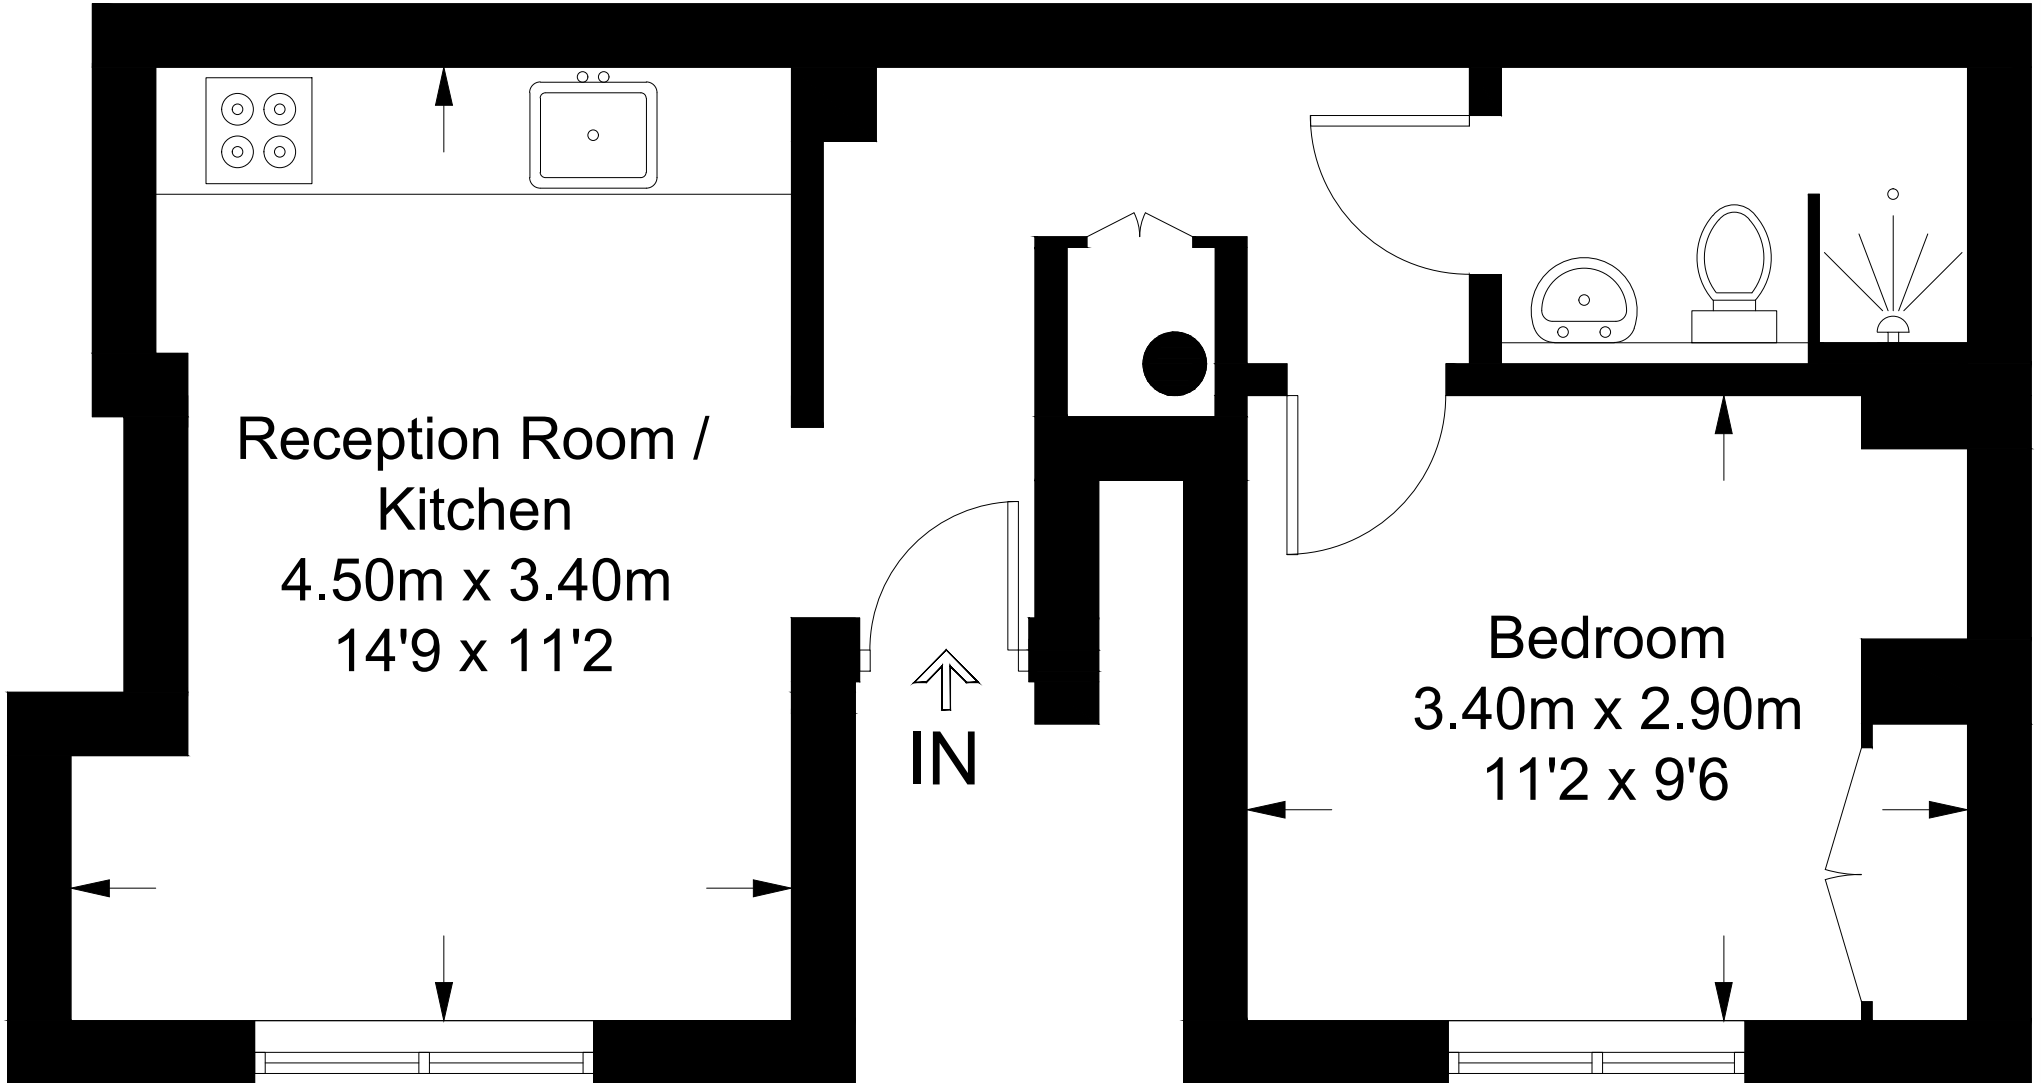

Garden Court

Approximate Gross Internal Area = 34.1 sq m / 367 sq ft

This plan is for layout guidance only. Not drawn to scale unless stated. Windows and door openings are approximate. Whilst every care is taken in the preparation of this plan, please check all dimensions, shapes and compass bearings before making any decisions reliant upon them.